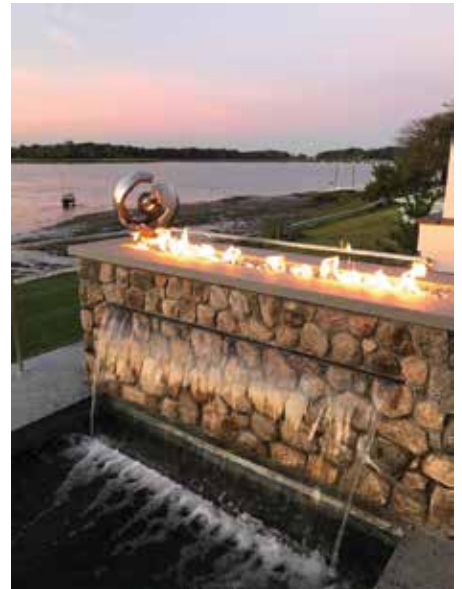

Karp Associates fire pit water feature

Joanne Carroll

HOBI Awards Producer
Editor, Connecticut Builder ■